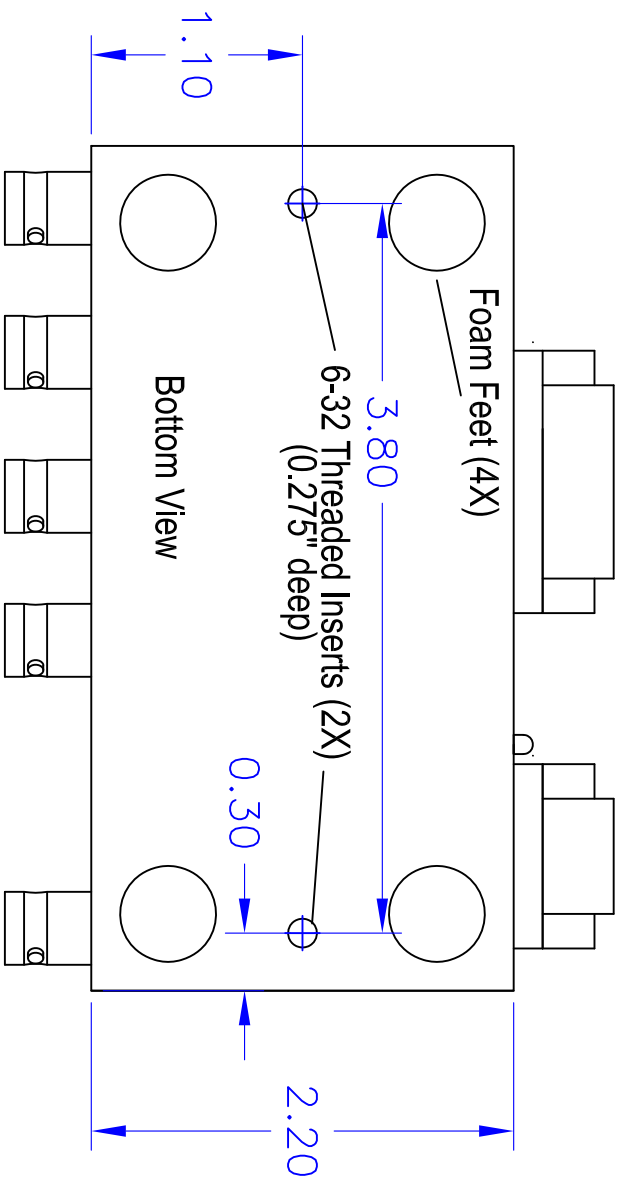

Video Accessory Corporation

**12X1 Composite Video
Switch Package Drawing**

Scale 1:1 Dwg: 87-1111-112-PACKAGE Rev: A

Size: A Date: Jan. 13, 2013 Sheet 1 of 2

MATERIAL: Epoxy
(Cytec Conapoxy FR-1047/EA-87)

Video Accessory Corporation
12X1 Composite Video
Switch Package Drawing

Scale 1:1 | Dwg: 87-111-112-PACKAGE | Rev: A

Size: A | Date: Jan. 13, 2013 | Sheet 2 of 2