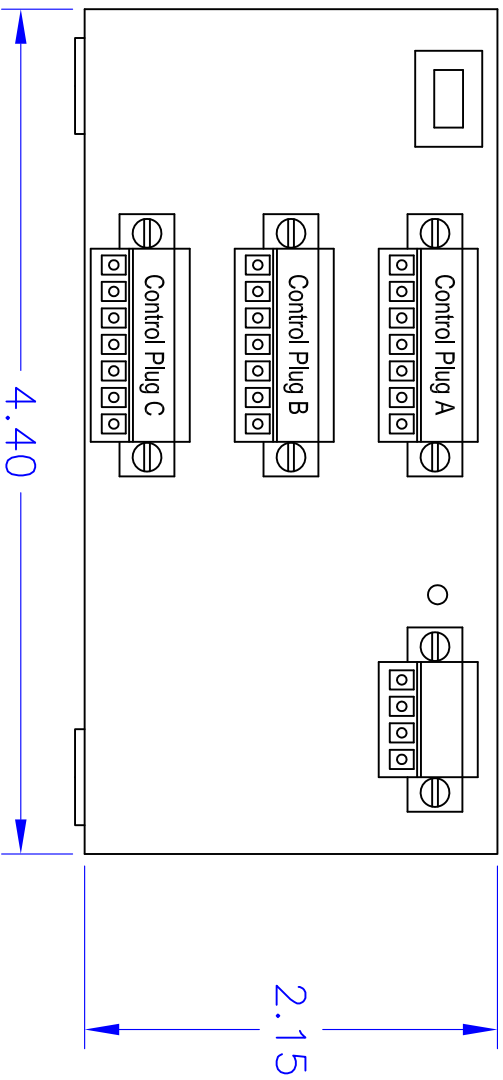

Video Accessory Corporation

**12X1 Composite Video
Switch Package Drawing**

Scale 1:1 Dwg: 87-1111-112-PACKAGE Rev: A

Size: A Date: Jan. 13, 2013 Sheet 1 of 2

MATERIAL: Epoxy
(Cytec Conapoxy FR-1047/EA-87)

Video Accessory Corporation
12X1 Composite Video
Switch Package Drawing

Scale 1:1 | Dwg: 87-111-112-PACKAGE | Rev: A

Size: A | Date: Jan. 13, 2013 | Sheet 2 of 2