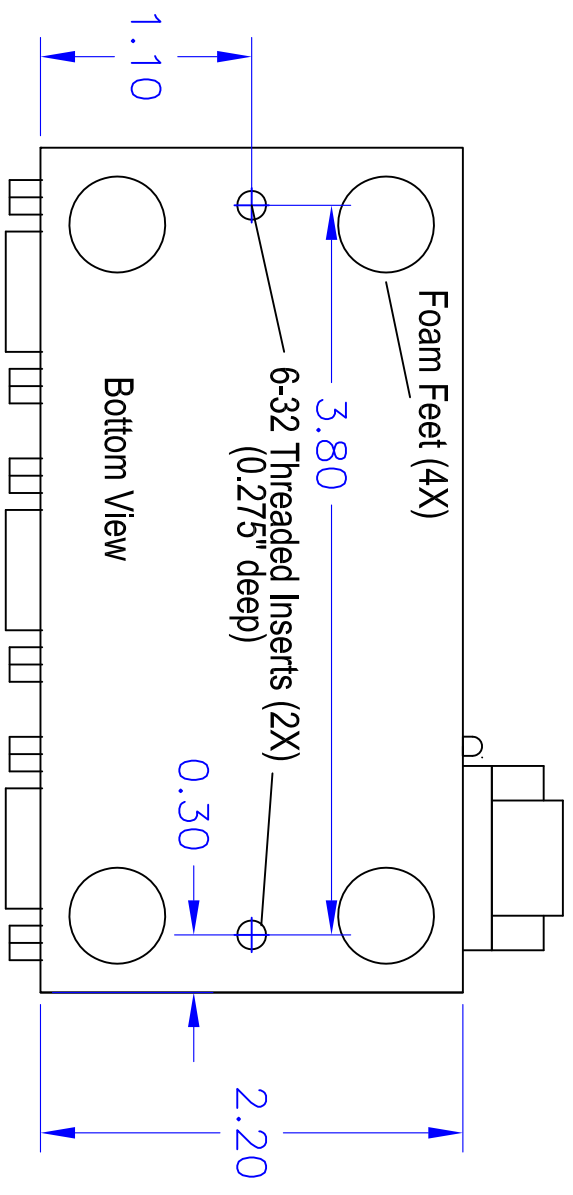

MATERIAL: Epoxy
(Cytec Conapoxy FR-1047/EA-87)

Video Accessory Corporation

1X4 VGA DA

Package Drawing

Scale 1:1	Dwg: 85-111-704-PACKAGE	Rev: A
Size: A	Date: Jan. 13, 2013	Sheet 1 of 2

Video Accessory Corporation

**1X4 VGA DA
Package Drawing**

Scale 1:1	Dwg: 85-111-704-PACKAGE	Rev: A
Size: A	Date: Jan. 13, 2013	Sheet 2 of 2