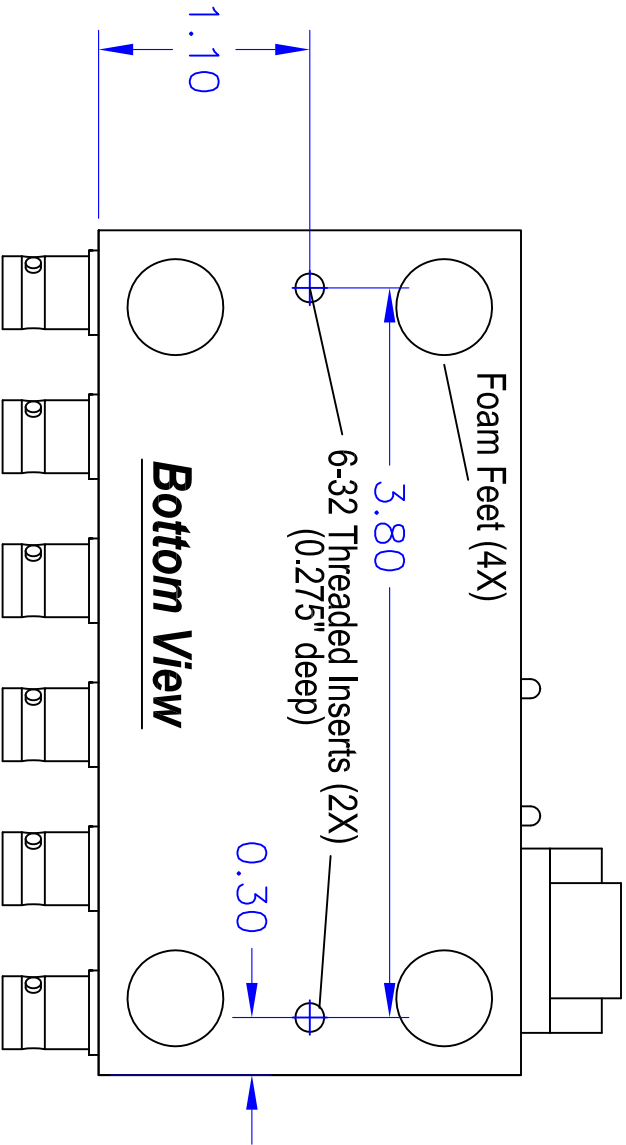

MATERIAL: Epoxy
(Cytec Conapoxy FR-1047/EA-87)

Video Accessory Corporation			
Dual 1X2 SDI DA			
Package Drawing			
Scale 1:1	Dwg: 83-211-102-PACKAGE	Rev: A	
Size: A	Date: Jan. 13, 2013	Sheet 1 of 2	

Bottom View

Video Accessory Corporation

**Dual 1X2 SDI DA
Package Drawing**

Scale 1:1	Dwg: 83-211-102-PACKAGE	Rev: A
Size: A	Date: Jan. 13, 2013	Sheet 2 of 2