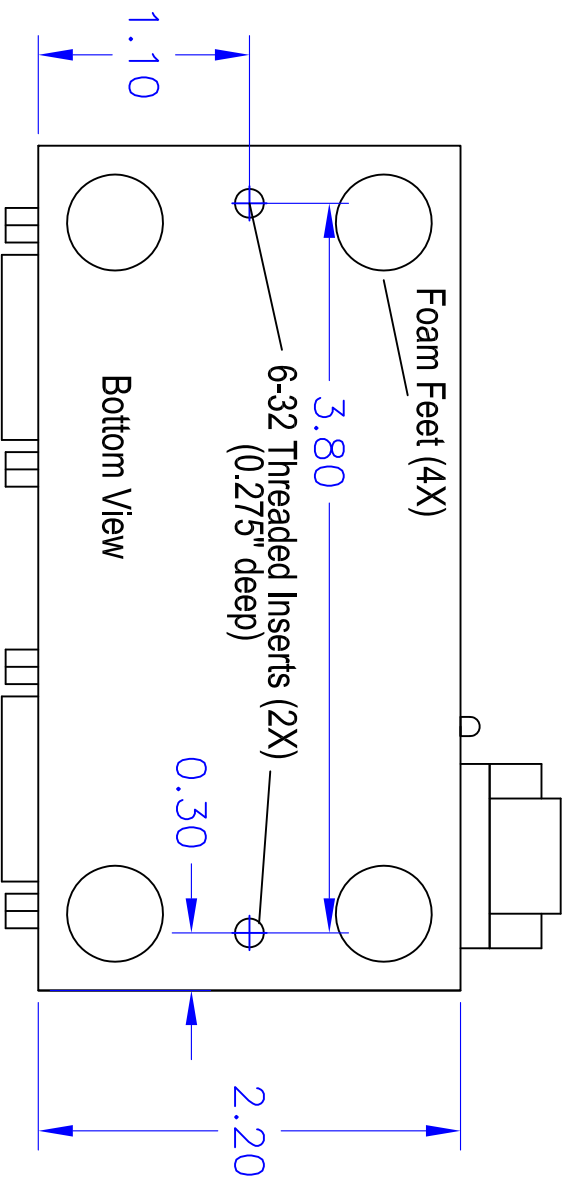

MATERIAL: Epoxy
 (Cytec Conapoxy FR-1047/EA-87)

Video Accessory Corporation			
83-121-201 DVI Re-clocker			
Package Drawing			
Scale 1:1	Dwg: 82-121-201-PACKAGE	Rev: A	
Size: A	Date: Jan. 13, 2013	Sheet 1 of 2	

Bottom View

Video Accessory Corporation

**83-121-201 DVI Re-clocker
Package Drawing**

Scale 1:1	Dwg: 82-121-201-PACKAGE	Rev: A
Size: A	Date: Jan. 13, 2013	Sheet 2 of 2