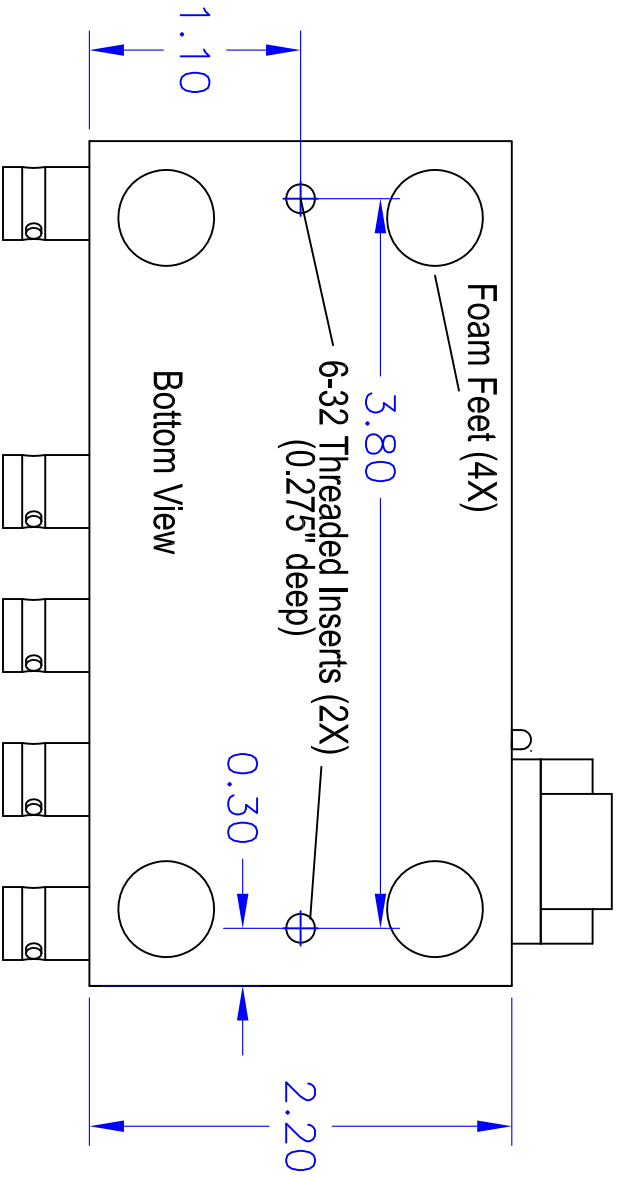

Video Accessory Corporation

81-211-104 Video DA

Package Drawing

Scale 1:1	Dwg: 81-211-104-PACKAGE	Rev: A
Size: A	Date: Jan. 13, 2013	Sheet 1 of 2

MATERIAL: Epoxy
(Cytec Conapoxy FR-1047/EA-87)

Video Accessory Corporation

**81-211-104 Video DA
Package Drawing**

Scale 1:1	Dwg: 81-211-104-PACKAGE	Rev: A
Size: A	Date: Jan. 13, 2013	Sheet 2 of 2