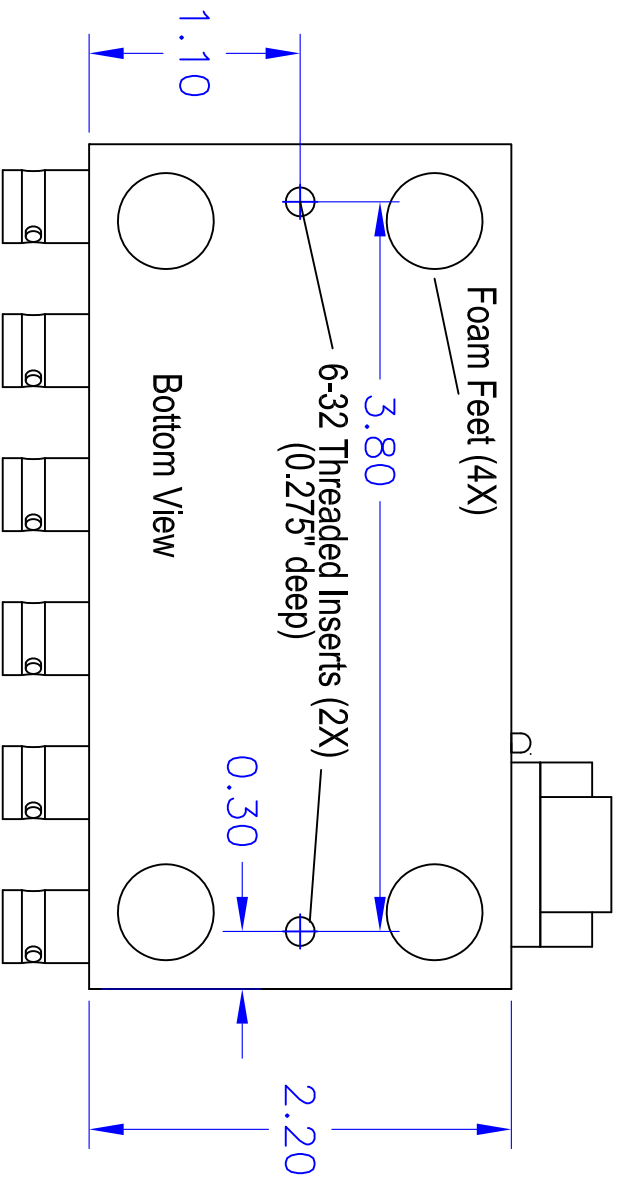

Video Accessory Corporation

**81-131-104 Video DA
Package Drawing**

Scale 1:1	Dwg: 81-131-104-PACKAGE	Rev: A
Size: A	Date: Jan. 13, 2013	Sheet 1 of 2

MATERIAL: Epoxy
(Cytec Conapoxy FR-1047/EA-87)

Video Accessory Corporation

**81-131-104 Video DA
Package Drawing**

Scale 1:1	Dwg: 81-131-104-PACKAGE	Rev: A
Size: A	Date: Jan. 13, 2013	Sheet 2 of 2