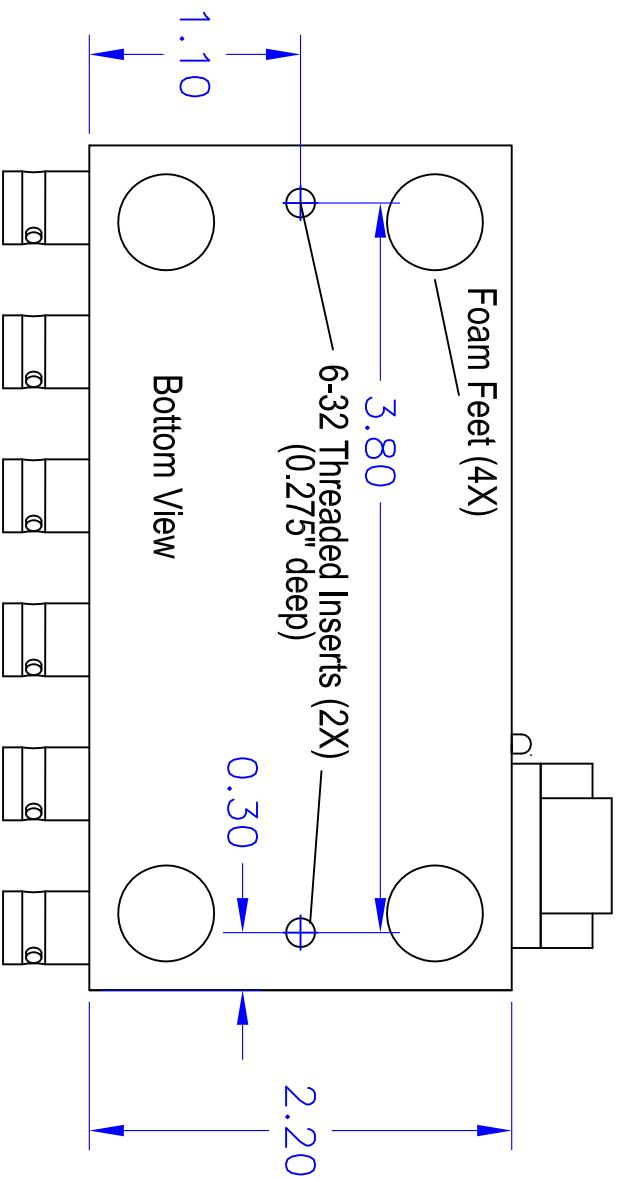

MATERIAL: Epoxy  
(Cytec Conapoxy FR-1047/EA-87)

**Video Accessory Corporation**

**81-111-108 Video DA  
Package Drawing**

Scale 1:1	Dwg: 81-111-108-PACKAGE	Rev: A
Size: A	Date: Jan. 13, 2013	Sheet 1 of 2

**Video Accessory Corporation**  
**81-111-108 Video DA**  
**Package Drawing**

Scale 1:1	Dwg: 81-111-108-PACKAGE	Rev: A
Size: A	Date: Jan. 13, 2013	Sheet 2 of 2