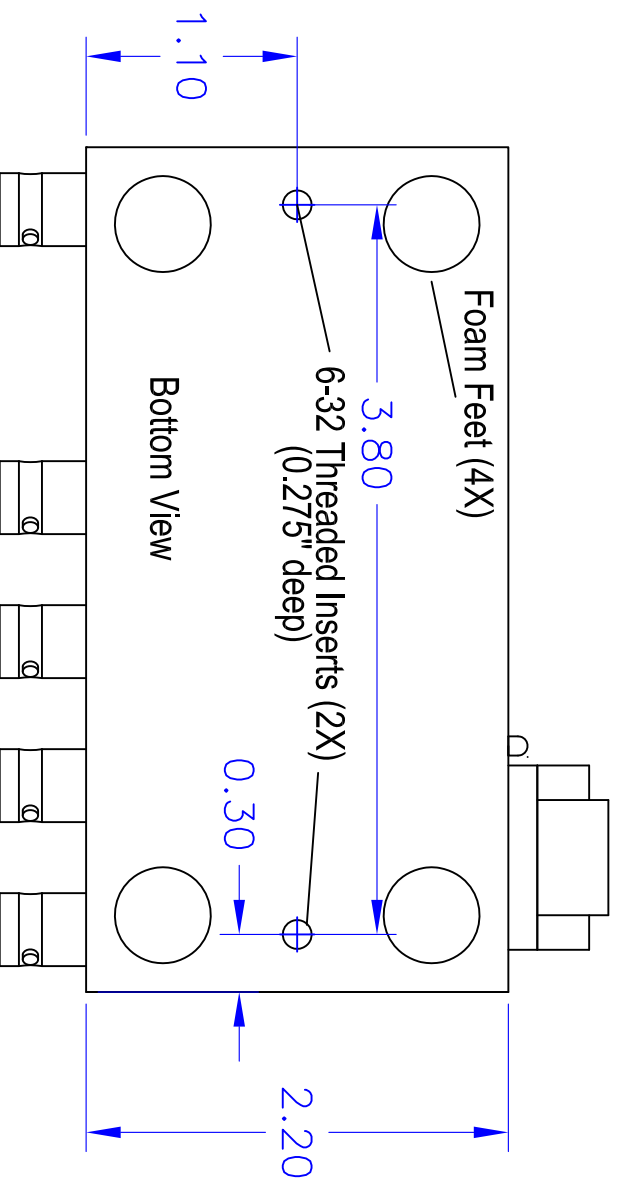

Video Accessory Corporation

**81-111-104 Video DA
Package Drawing**

Scale 1:1	Dwg: 81-111-104-PACKAGE	Rev: A
Size: A	Date: Jan. 13, 2013	Sheet 1 of 2

MATERIAL: Epoxy
(Cytec Conapoxy FR-1047/EA-87)

Video Accessory Corporation

**81-1111-104 Video DA
Package Drawing**

Scale 1:1	Dwg: 81-1111-104-PACKAGE	Rev: A
Size: A	Date: Jan. 13, 2013	Sheet 2 of 2