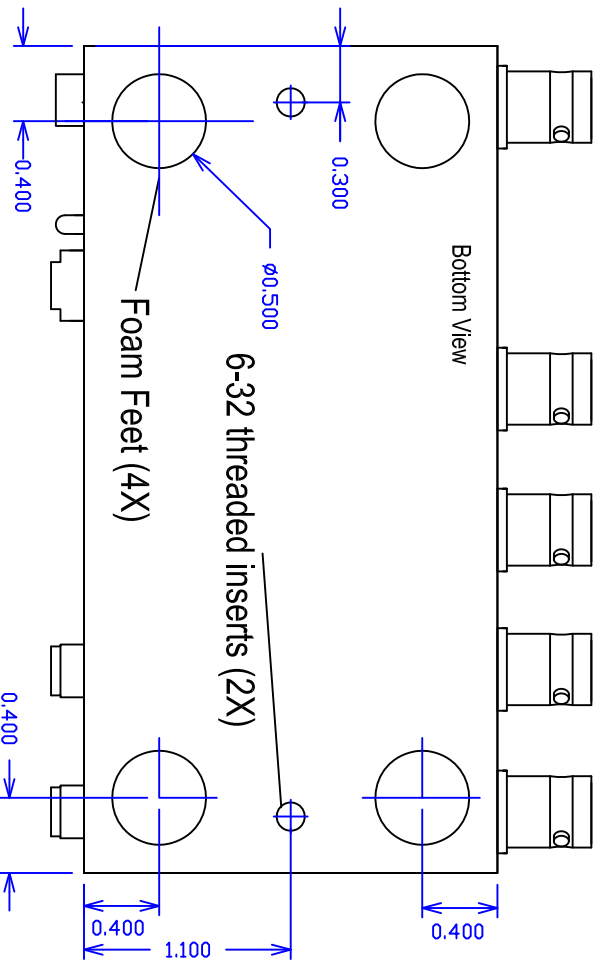

Video Accessory Corporation
 1X4 Composite Video EQ DA
 Package Drawing

SIZE	DWG NO.	REV
A	31-511-204-PACKAGE	C2
SCALE	NA	SHEET
	Nov. 11, 2004	Sheet 1 of 2

Video Accessory Corporation
 1X4 Composite Video EQ DA
 Package Drawing

SIZE	DWG NO.	REV
A	31-511-204-PACKAGE	C2
SCALE	Nov. 11, 2004	SHEET
NA		Sheet 2 of 2