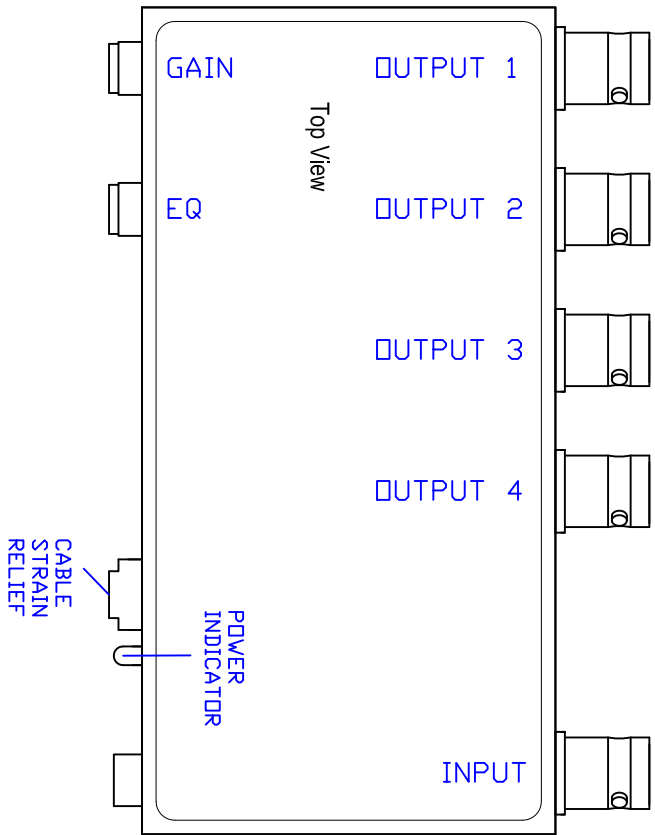

Video Accessory Corporation
 1X4 Composite Video EQ DA
 Package Drawing

SIZE	DWG NO.	REV
A	31-511-204-PACKAGE	C2
SCALE	NA	SHEET
	Nov. 11, 2004	Sheet 1 of 2

Video Accessory Corporation
 1X4 Composite Video EQ DA
 Package Drawing

SIZE	DWG NO.	REV
A	31-511-204-PACKAGE	C2
SCALE	Nov. 11, 2004	SHEET
NA		Sheet 2 of 2