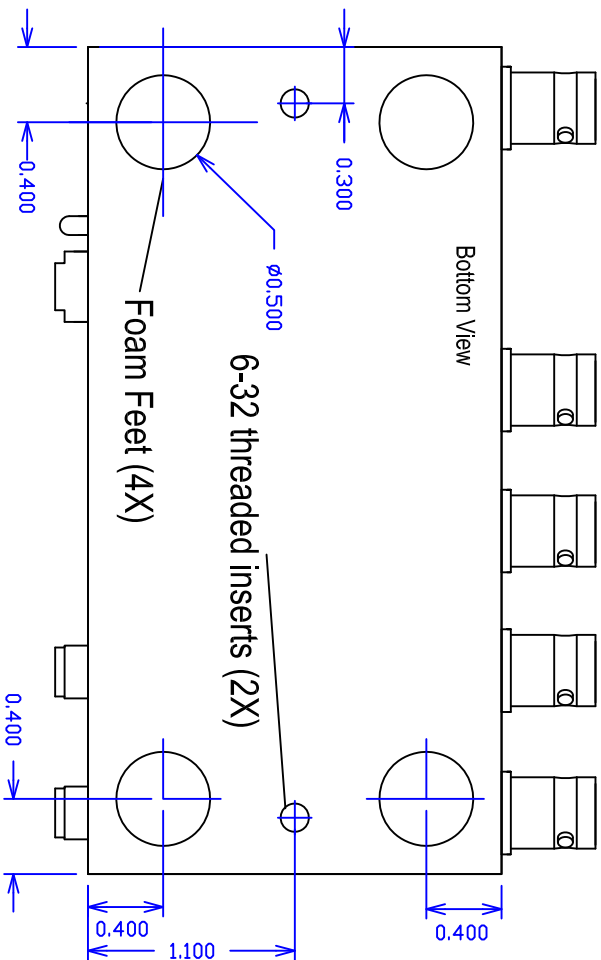

Video Accessory Corporation
 1X4 Composite Video EQ DA
 Package Drawing

SIZE	DWG. NO.	REV
A	31-1111-104-PACKAGE	C
SCALE	SHEET	
1:1	Sheet 1 of 2	

Sept. 28, 2005

Video Accessory Corporation
 1X4 Composite Video EQ DA
 Package Drawing

SIZE	DWG. NO.	REV.
A	31-111-104-PACKAGE	C
SCALE	SHEET	
1:1	Sheet 2 of 2	

Sept. 28, 2005