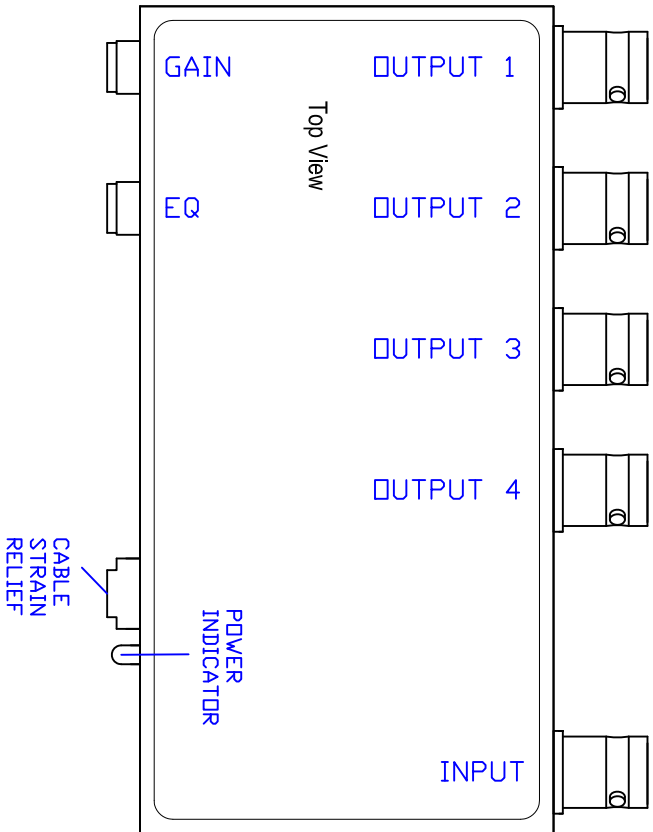

Video Accessory Corporation
 1X4 Composite Video EQ DA
 Package Drawing

SIZE	DWG. NO.	REV
A	31-1111-104-PACKAGE	C
SCALE	SHEET	
1:1	Sheet 1 of 2	

Sept. 28, 2005

Video Accessory Corporation
 1X4 Composite Video EQ DA
 Package Drawing

SIZE	DWG. NO.	REV.
A	31-111-104-PACKAGE	C
SCALE	SHEET	
1:1	Sheet 2 of 2	

Sept. 28, 2005