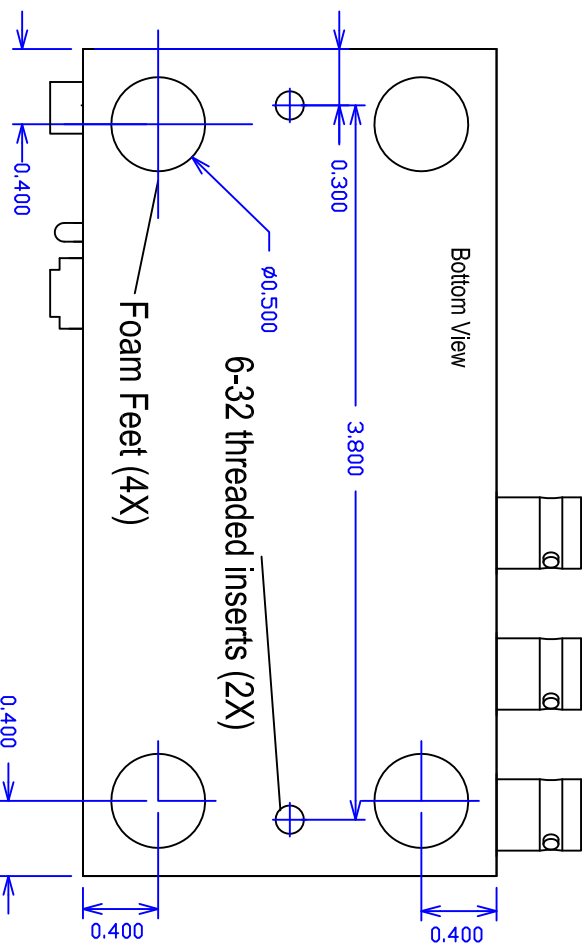

Video Accessory Corporation

Composite Video Differential to  
Single Ended Package Drawing

Video Accessory Corporation			
Composite Video Differential to Single Ended Package Drawing			
SIZE	DWG. NO.	REV	
A	20-550-002-PACKAGE	D	
SCALE	DATE	SHEET	
NA	May 13, 2004	Sheet 1 of 2	

**Video Accessory Corporation**

**Composite Video Differential to Single Ended Package Drawing**

SIZE	DWG. NO.	REV.
A	20-550-002-PACKAGE	D
SCALE	SHEET	
NA	Sheet 2 of 2	
May 13, 2004		