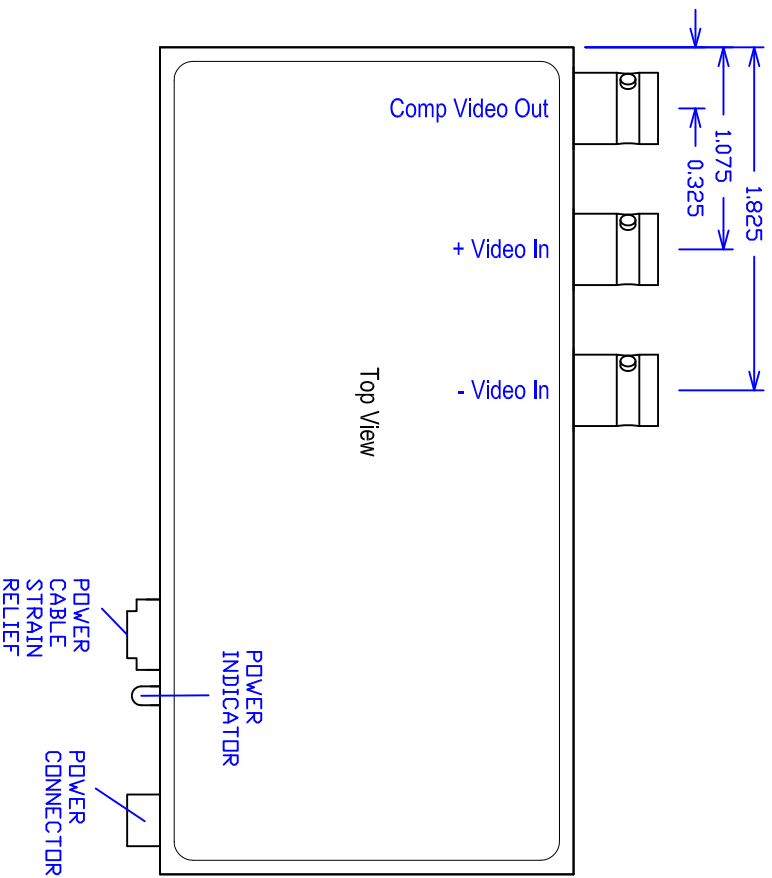

Video Accessory Corporation

Composite Video Differential to  
Single Ended Package Drawing

Video Accessory Corporation			
Composite Video Differential to Single Ended Package Drawing			
SIZE	DWG. NO.	REV	
A	20-550-002-PACKAGE	D	
SCALE	DATE	SHEET	
NA	May 13, 2004	Sheet 1 of 2	

**Video Accessory Corporation**

**Composite Video Differential to Single Ended Package Drawing**

SIZE	DWG. NO.	REV.
A	20-550-002-PACKAGE	D
SCALE	SHEET	
NA	Sheet 2 of 2	
May 13, 2004		