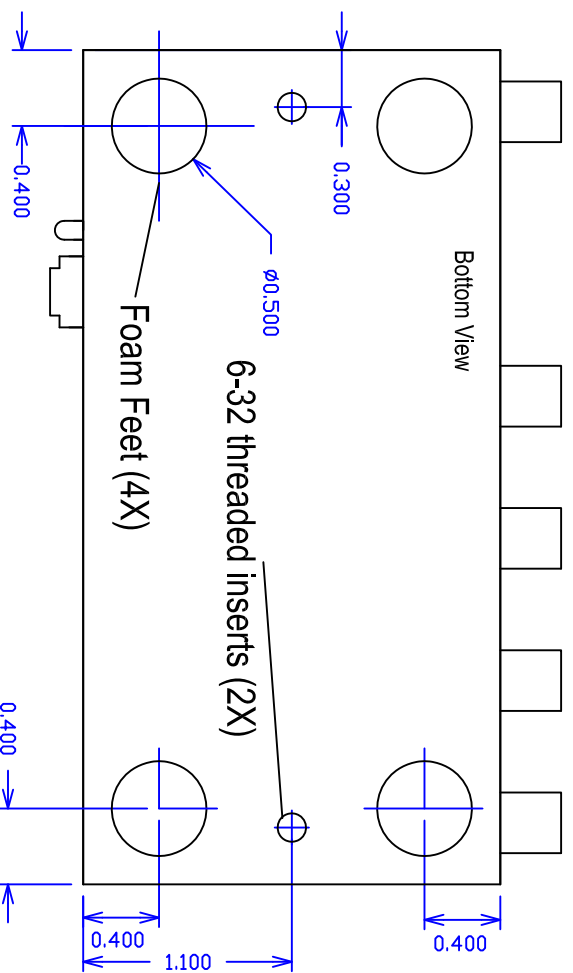

Video Accessory Corporation
1X16 Unbalanced Mono DA
Package Drawing

SIZE	DWG. NO.	REV.
A	16-111-116-PACKAGE	A
SCALE	SHEET	
1:1	Sheet 1 of 3	
Aug. 22, 2005		

Video Accessory Corporation			
1X16 Unbalanced Mono DA			
Package Drawing			
SIZE	DWG NO.	REV	
A	16-111-116-PACKAGE	A	
SCALE		SHEET	
1:1	Aug. 22, 2005	Sheet 2 of 3	

Video Accessory Corporation

1X16 Unbalanced Mono DA

Package Drawing

SIZE	DWG. NO.	REV
A	16-1111-116-PACKAGE	A
SCALE	SHEET	
1:1	Aug. 22, 2005	
Sheet 3 of 3		