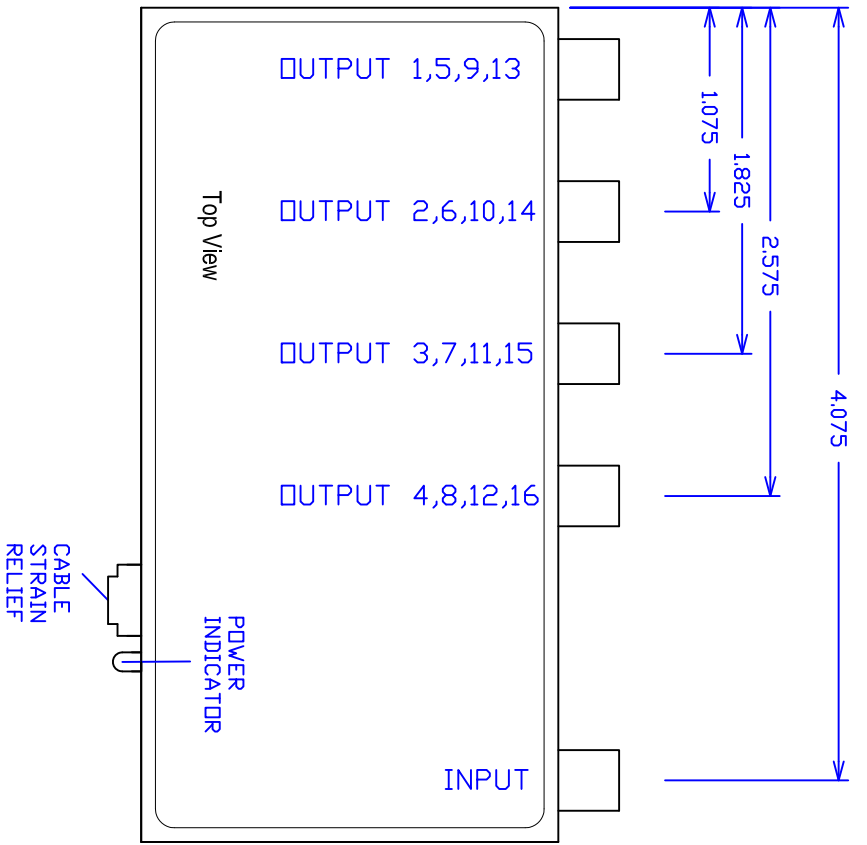

Video Accessory Corporation
1X16 Unbalanced Mono DA
Package Drawing

SIZE	DWG. NO.	REV.
A	16-111-116-PACKAGE	A
SCALE	SHEET	
1:1	Sheet 1 of 3	
Aug. 22, 2005		

Video Accessory Corporation			
1X16 Unbalanced Mono DA			
Package Drawing			
SIZE	DWG NO.	REV	
A	16-111-116-PACKAGE	A	
SCALE		SHEET	
1:1	Aug. 22, 2005	Sheet 2 of 3	

Video Accessory Corporation

1X16 Unbalanced Mono DA

Package Drawing

SIZE	DWG. NO.	REV
A	16-1111-116-PACKAGE	A
SCALE	SHEET	
1:1	Aug. 22, 2005	
Sheet 3 of 3		