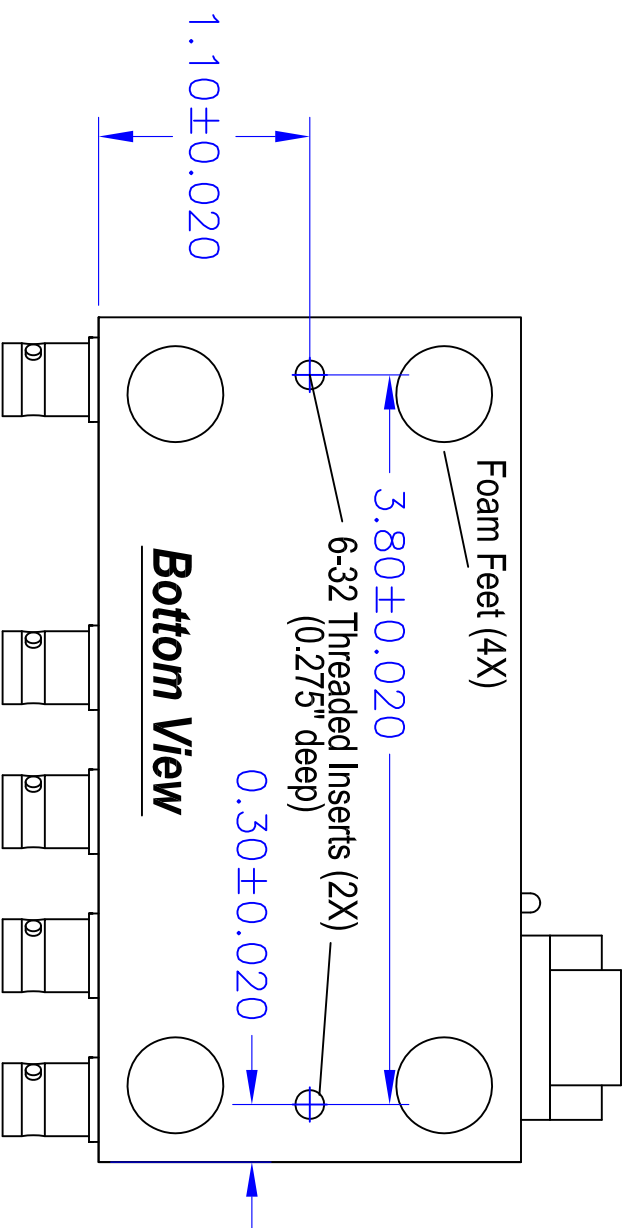

MATERIAL: Epoxy  
 (Cytac Conapoxy FR-1047/EA-87)

<b>Video Accessory Corporation</b>			
<b>1X4 SDI Distribution Amp (DA)</b>			
Scale 1:1	Dwg: 13-111-104-PACKAGE	Rev: A	
Size: A	Date: Jan. 13, 2013	Sheet 1 of 2	

**Video Accessory Corporation**

**1X4 SDI Distribution Amp (DA)**

Scale 1:1      Dwg: 13-111-104-PACKAGE      Rev: A

Size: A      Date: Jan. 13, 2013      Sheet 2 of 2