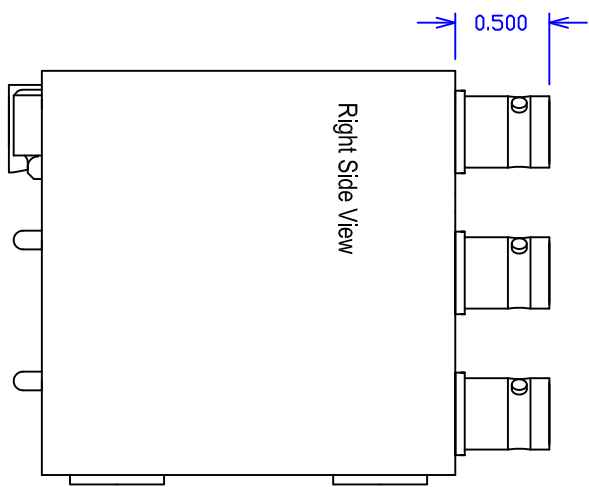

Video Accessory Corporation			
1X4 RGB Video DA			
Package Drawing			
SIZE	DWG. NO.	REV	
A	12-511-114-PACKAGE	A	
SCALE	DATE	SHEET	
NA	Feb. 25, 2005	Sheet 2 of 3