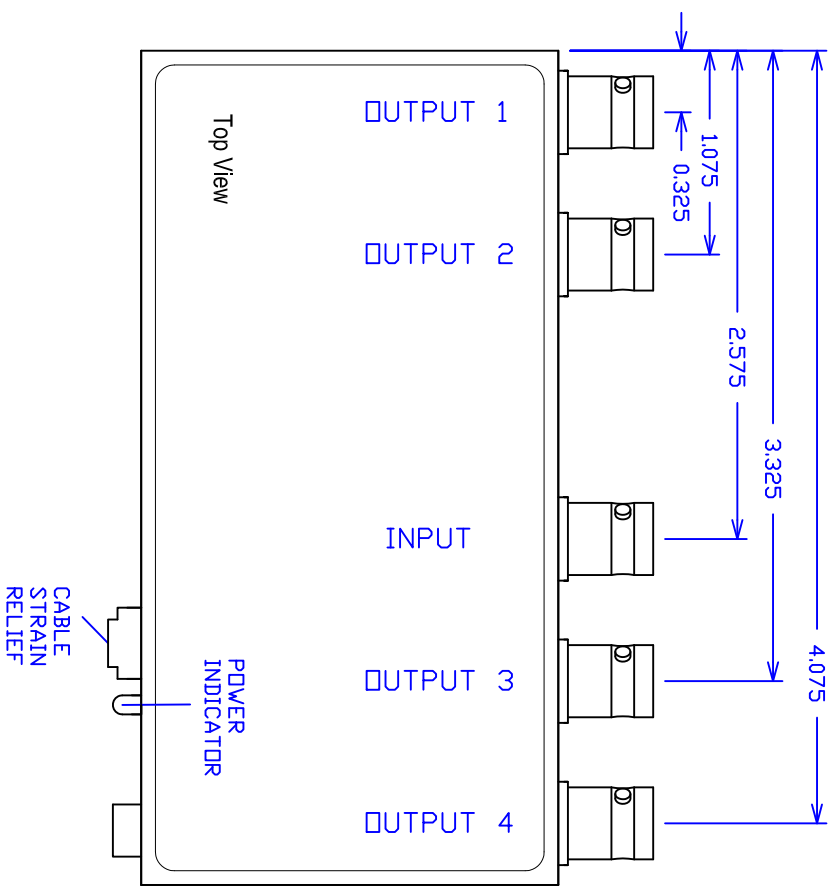

Video Accessory Corporation
1X4 RGB Video DA
Package Drawing

SIZE	DWG. NO.	REV.
A	12-511-114-PACKAGE	A
SCALE	NA	SHEET
	Feb. 25, 2005	Sheet 3 of 3