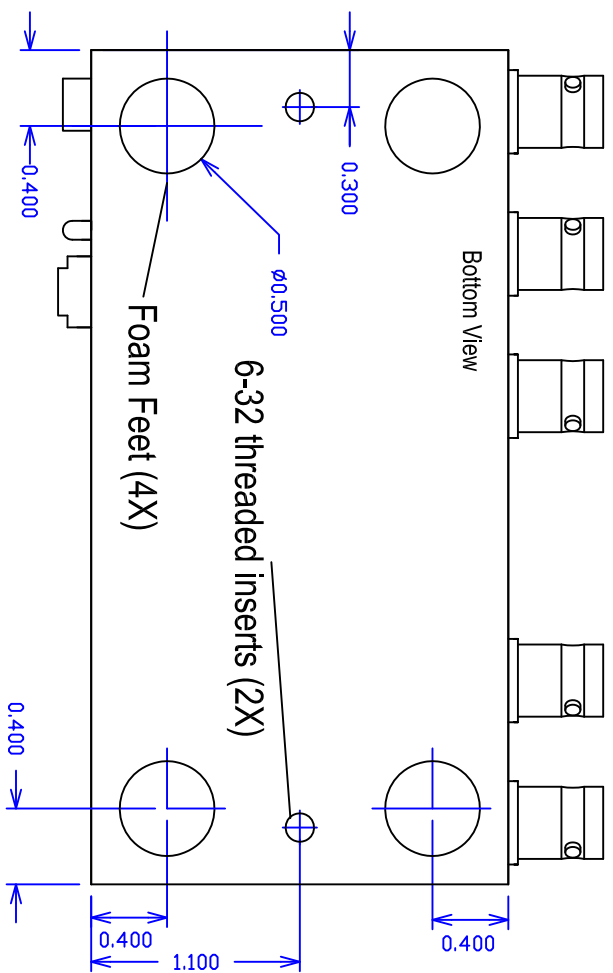

Video Accessory Corporation

1X4 RGB Video DA
Package Drawing

| | | |
|-------|--------------------|--------------|
| SIZE | DWG NO. | REV |
| A | 12-511-114-PACKAGE | A |
| SCALE | DATE | SHEET |
| NA | Feb. 25, 2005 | Sheet 1 of 3 |

Back View

| | | | |
|------------------------------------|--------------------|--------------|--|
| Video Accessory Corporation | | | |
| 1X4 RGB Video DA | | | |
| Package Drawing | | | |
| SIZE | DWG. NO. | REV | |
| A | 12-511-114-PACKAGE | A | |
| SCALE | DATE | SHEET | |
| NA | Feb. 25, 2005 | Sheet 2 of 3 | |