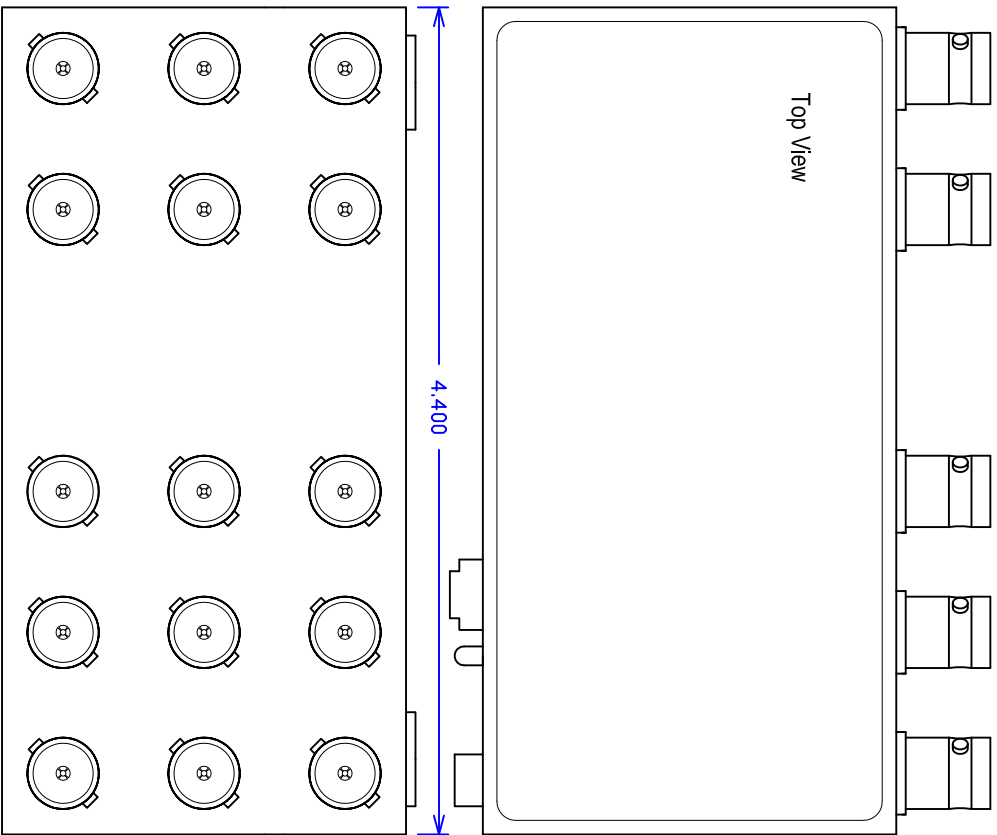

Video Accessory Corporation

1X4 RGB Video DA
Package Drawing

| | | |
|-------|--------------------|--------------|
| SIZE | DWG NO. | REV |
| A | 12-511-114-PACKAGE | A |
| SCALE | DATE | SHEET |
| NA | Feb. 25, 2005 | Sheet 1 of 3 |

Back View

| | | | |
|------------------------------------|--------------------|--------------|--|
| Video Accessory Corporation | | | |
| 1X4 RGB Video DA | | | |
| Package Drawing | | | |
| SIZE | DWG. NO. | REV | |
| A | 12-511-114-PACKAGE | A | |
| SCALE | DATE | SHEET | |
| NA | Feb. 25, 2005 | Sheet 2 of 3 | |