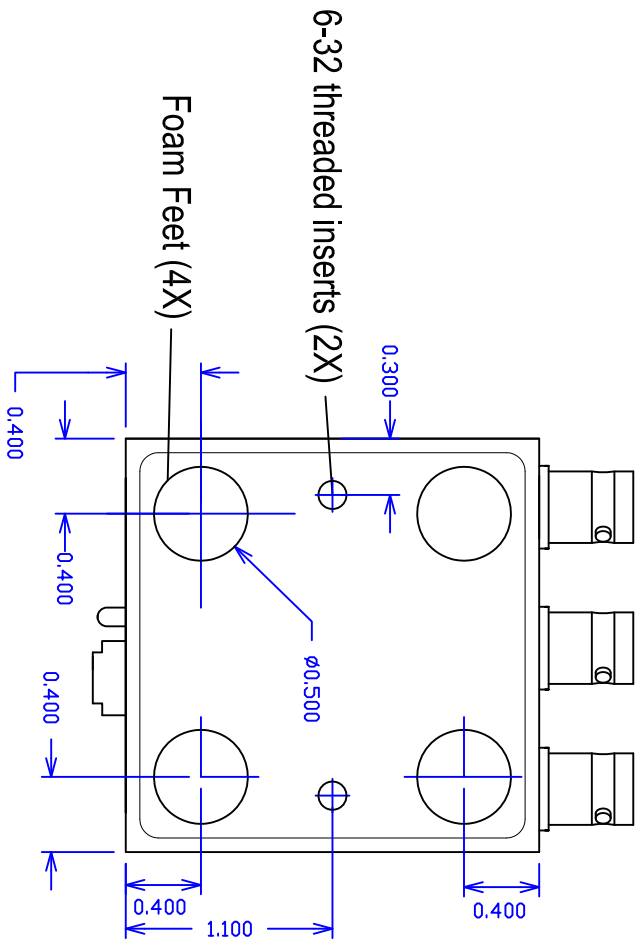

Video Accessory Corporation			
1X2 Composite Video DA			
Package Drawing			
SIZE	DWG NO.	REV	
A	11-911-102-PACKAGE	D	
SCALE		SHEET	
NA	Dec. 16, 2004	Sheet 1 of 2	

Video Accessory Corporation
1X2 Composite Video DA
Package Drawing

SIZE	DWG. NO.	REV.
A	11-911-102-PACKAGE	D
SCALE	NA	SHEET
	Dec. 16, 2004	Sheet 2 of 2