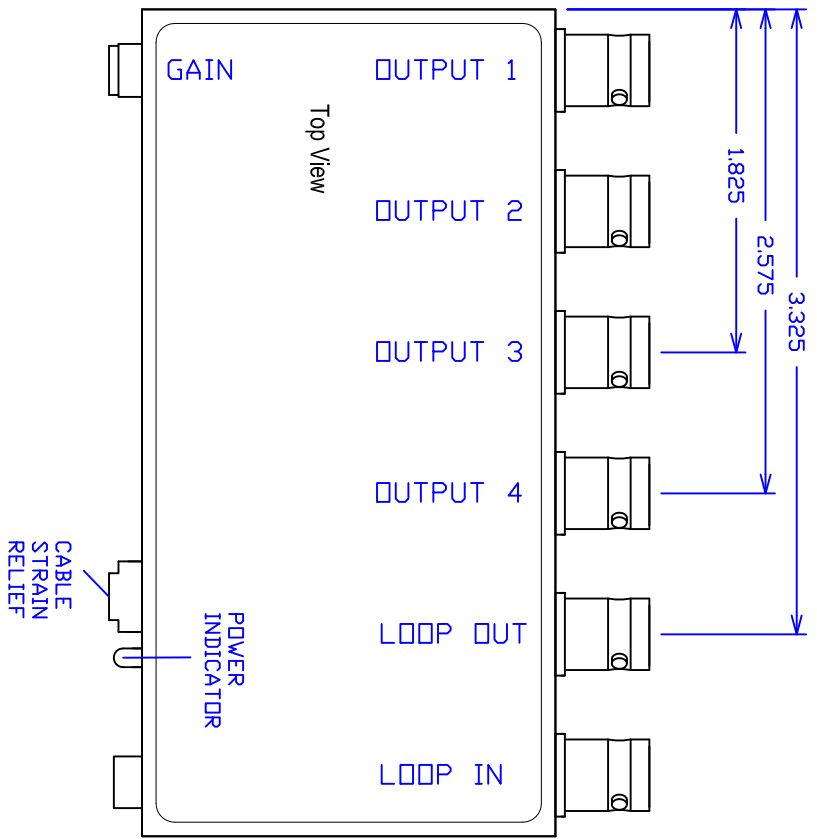

Video Accessory Corporation
1X4 Composite Video DA with
Global Gain Package Drawing

SIZE	DWG. NO.	REV.
A	11-533-104-PACKAGE	B
SCALE	NA	SHEET
	Feb. 17, 2005	Sheet 1 of 2

Video Accessory Corporation
 1X4 Composite Video DA with
 Global Gain Package Drawing

SIZE	DWG NO.	REV
A	11-533-104-PACKAGE	B
SCALE	NA	SHEET
	Feb. 17, 2005	Sheet 2 of 2