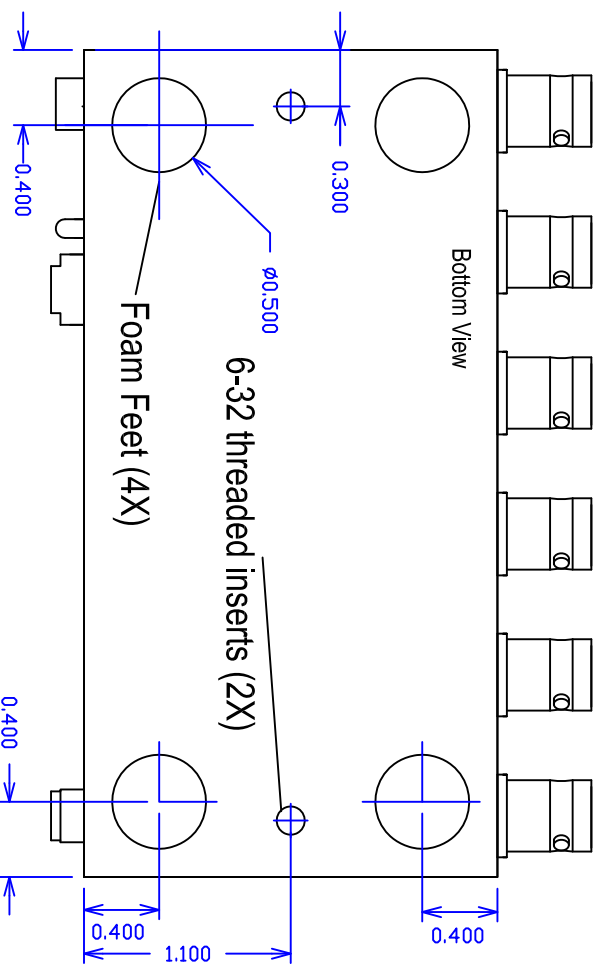

Video Accessory Corporation
1X4 Composite Video DA with
Global Gain Package Drawing

SIZE	DWG. NO.	REV.
A	11-533-104-PACKAGE	B
SCALE	NA	SHEET
	Feb. 17, 2005	Sheet 1 of 2

Video Accessory Corporation
 1X4 Composite Video DA with
 Global Gain Package Drawing

SIZE	DWG NO.	REV
A	11-533-104-PACKAGE	B
SCALE	NA	SHEET
	Feb. 17, 2005	Sheet 2 of 2