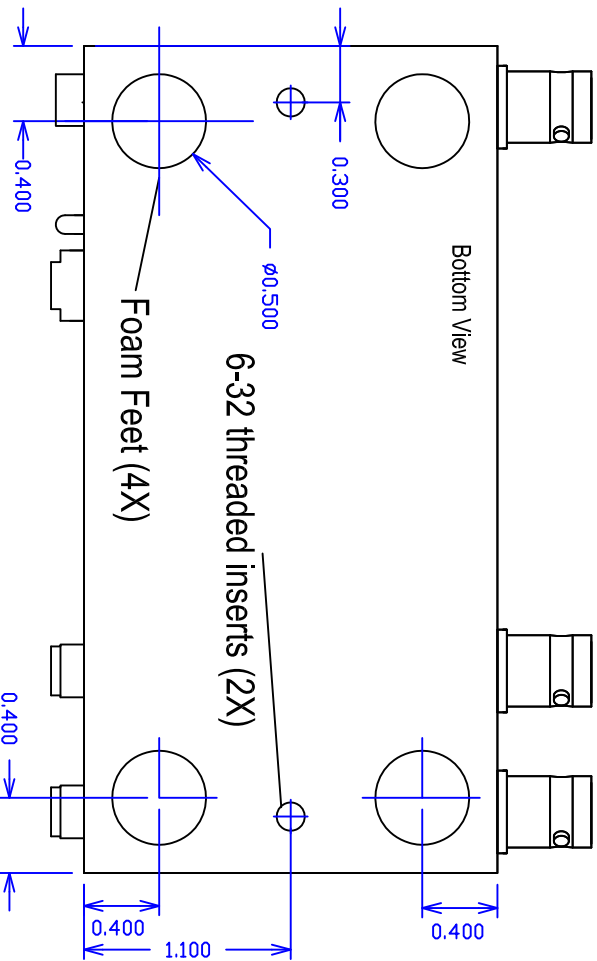

Video Accessory Corporation

1X2 Composite Video DA with Individual Gain Package Drawing

SIZE	DWG NO.	REV
A	11-514-102-PACKAGE	H
SCALE	NA	SHEET
	Feb. 1, 2005	Sheet 1 of 2

Video Accessory Corporation

1X2 Composite Video DA with
Individual Gain Package Drawing

SIZE	DWG NO.	REV
A	11-514-102-PACKAGE	H
SCALE	NA	SHEET
	Feb. 1, 2005	Sheet 2 of 2