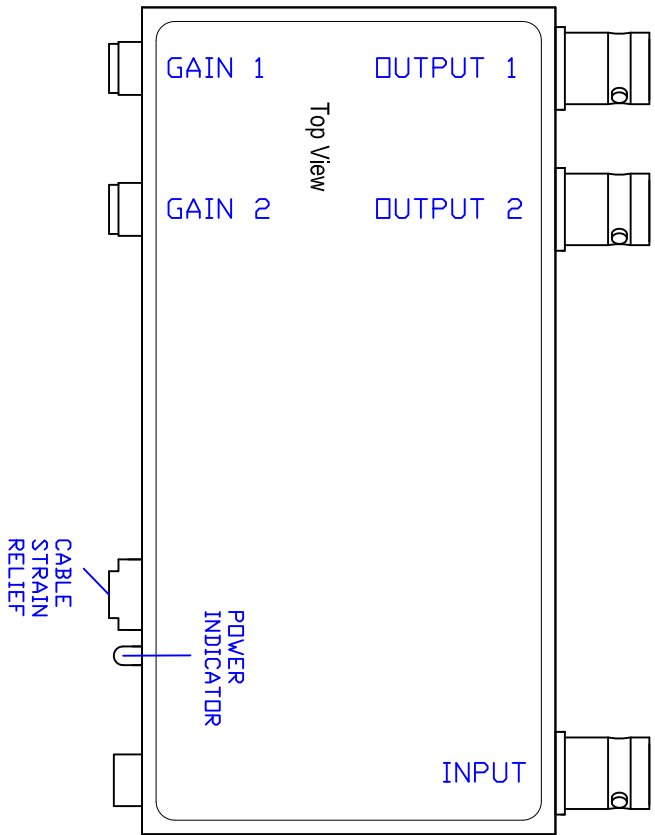

Video Accessory Corporation

1X2 Composite Video DA with Individual Gain Package Drawing

SIZE	DWG NO.	REV
A	11-514-102-PACKAGE	H
SCALE	NA	SHEET
	Feb. 1, 2005	Sheet 1 of 2

Video Accessory Corporation

1X2 Composite Video DA with
Individual Gain Package Drawing

SIZE	DWG NO.	REV
A	11-514-102-PACKAGE	H
SCALE	NA	SHEET
	Feb. 1, 2005	Sheet 2 of 2