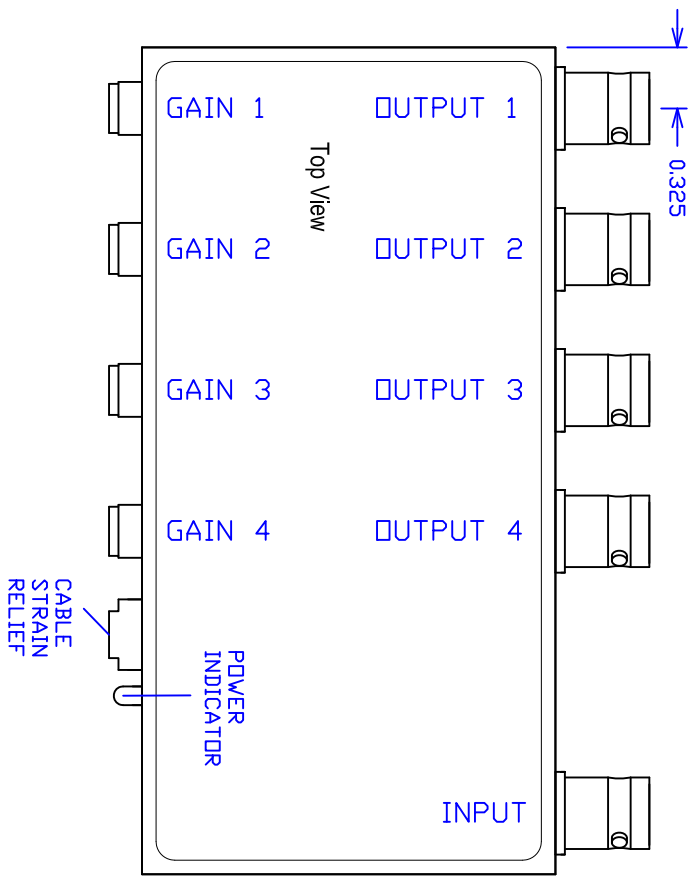

Video Accessory Corporation
1X4 Composite Video DA with
Individual Gain Package Drawing

SIZE	DWG NO.	REV
A	11-114-104-PACKAGE	I
SCALE	NA	SHEET
	Jan. 8, 2005	Sheet 1 of 2

UNITS ARE SYMMETRICAL

Video Accessory Corporation			
1X4 Composite Video DA with Individual Gain Package Drawing			
SIZE	DWG NO.	REV	
A	11-114-104-PACKAGE	I	
SCALE	NA	SHEET	Sheet 2 of 2
	Jan. 8, 2005		