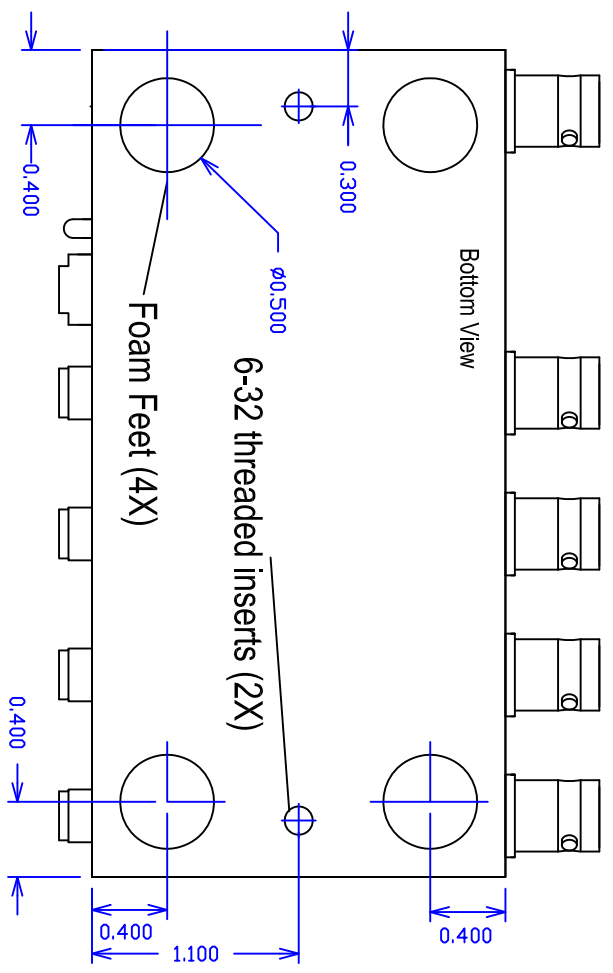

Video Accessory Corporation
1X4 Composite Video DA with
Individual Gain Package Drawing

SIZE	DWG NO.	REV
A	11-114-104-PACKAGE	I
SCALE	NA	SHEET
	Jan. 8, 2005	Sheet 1 of 2

UNITS ARE SYMMETRICAL

Video Accessory Corporation			
1X4 Composite Video DA with Individual Gain Package Drawing			
SIZE	DWG NO.	REV	
A	11-114-104-PACKAGE	I	
SCALE	NA	SHEET	Sheet 2 of 2
	Jan. 8, 2005		