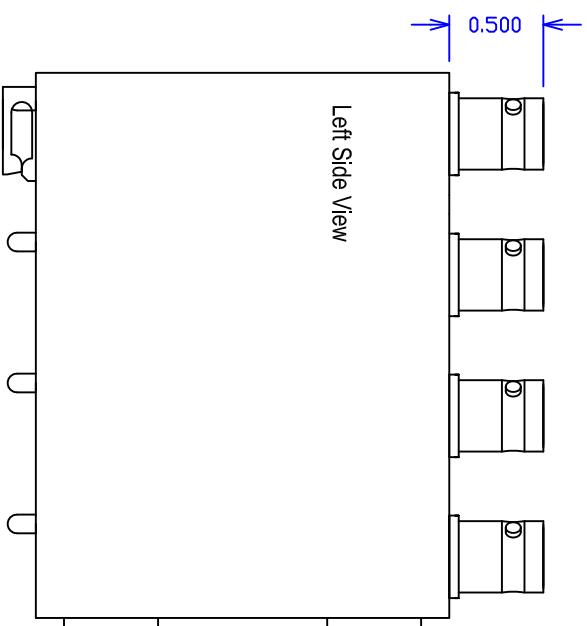

Video Accessory Corporation

11-1111-116 Video DA

Package Drawing

SIZE	DWG. NO.	REV.
A	11-1111-116-PACKAGE	A
SCALE	SHEET	
1:1	Sheet 1 of 3	
Aug. 22, 2005		

Video Accessory Corporation			
11-1111-116 Video DA			
Package Drawing			
SIZE	DWG. NO.	REV	
A	11-1111-116-PACKAGE	A	
SCALE		SHEET	
1:1	Aug. 22, 2005	Sheet 2 of 3	

Video Accessory Corporation

11-1111-116 Video DA
 Package Drawing

SIZE	DWG. NO.	REV.
A	11-1111-116-PACKAGE	A
SCALE	SHEET	
1:1	Aug. 22, 2005	Sheet 3 of 3