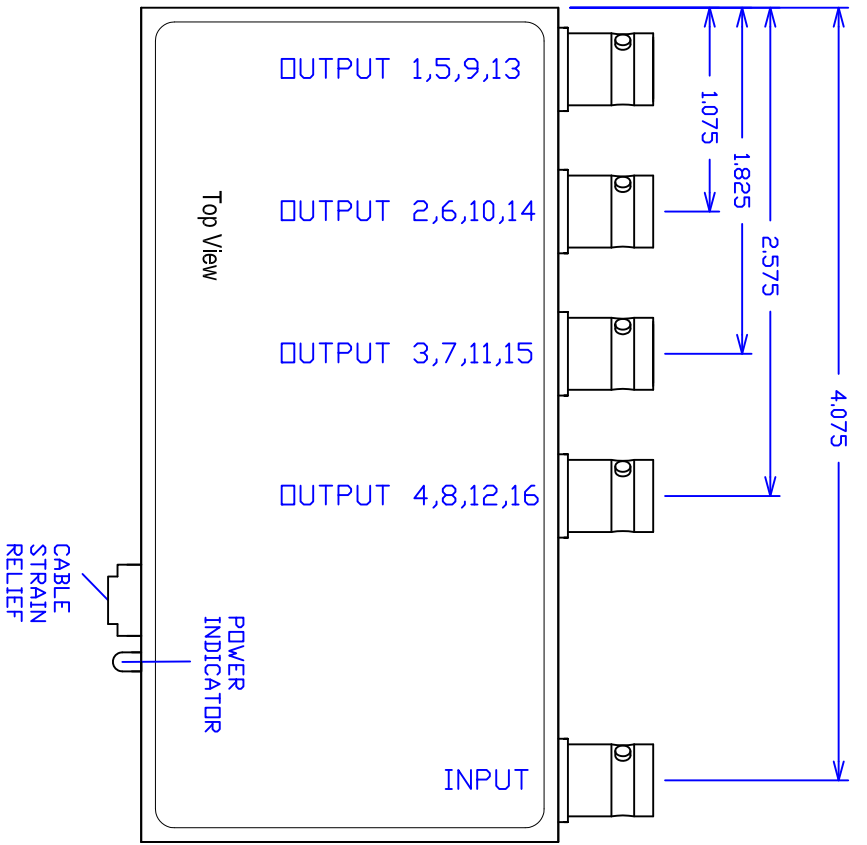

Video Accessory Corporation

11-1111-116 Video DA

Package Drawing

SIZE	DWG. NO.	REV.
A	11-1111-116-PACKAGE	A
SCALE	SHEET	
1:1	Sheet 1 of 3	
Aug. 22, 2005		

Video Accessory Corporation			
11-1111-116 Video DA			
Package Drawing			
SIZE	DWG. NO.	REV	
A	11-1111-116-PACKAGE	A	
SCALE		SHEET	
1:1	Aug. 22, 2005	Sheet 2 of 3	

Video Accessory Corporation

11-1111-116 Video DA
 Package Drawing

SIZE	DWG. NO.	REV.
A	11-1111-116-PACKAGE	A
SCALE	SHEET	
1:1	Aug. 22, 2005	Sheet 3 of 3