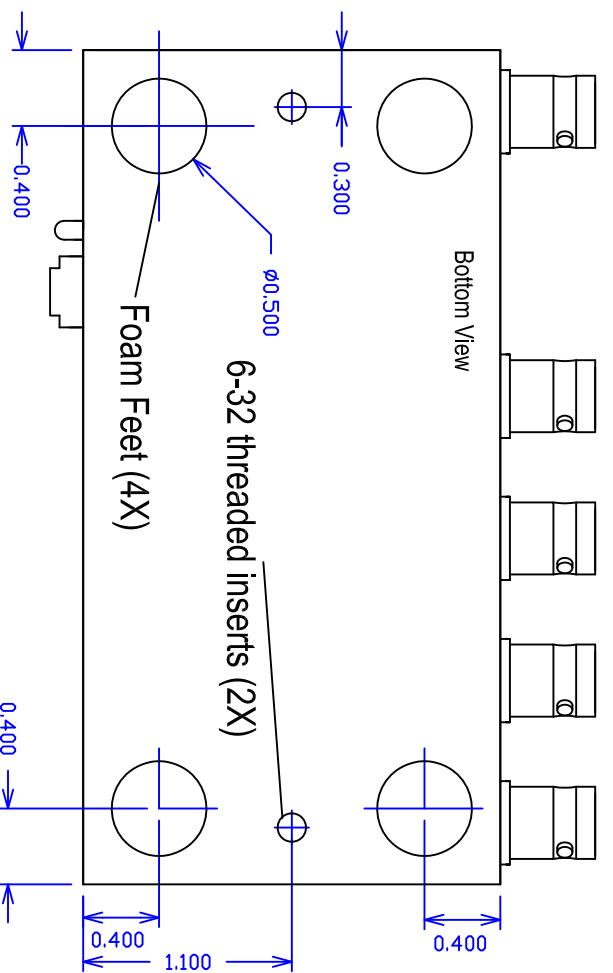

Video Accessory Corporation

11-1111-116 Video DA

Package Drawing

SIZE	DWG. NO.	REV.
A	11-1111-116-PACKAGE	A
SCALE	SHEET	
1:1	Sheet 1 of 3	
Aug. 22, 2005		

Video Accessory Corporation			
11-1111-116 Video DA			
Package Drawing			
SIZE	DWG. NO.	REV	
A	11-1111-116-PACKAGE	A	
SCALE		SHEET	
1:1	Aug. 22, 2005	Sheet 2 of 3	

Video Accessory Corporation

11-1111-116 Video DA
 Package Drawing

SIZE	DWG. NO.	REV.
A	11-1111-116-PACKAGE	A
SCALE	SHEET	
1:1	Aug. 22, 2005	Sheet 3 of 3