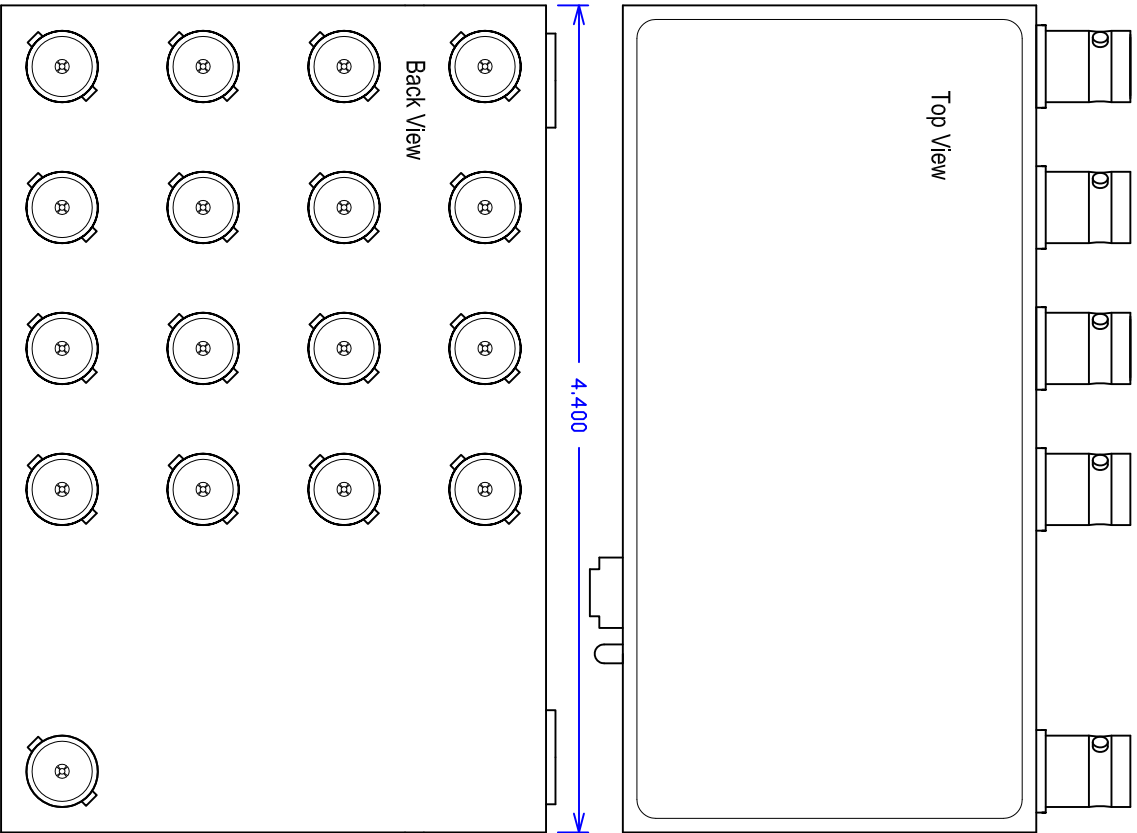

Video Accessory Corporation

11-1111-116 Video DA

Package Drawing

SIZE	DWG. NO.	REV.
A	11-1111-116-PACKAGE	A
SCALE	SHEET	
1:1	Sheet 1 of 3	
Aug. 22, 2005		

Video Accessory Corporation			
11-1111-116 Video DA			
Package Drawing			
SIZE	DWG. NO.	REV	
A	11-1111-116-PACKAGE	A	
SCALE		SHEET	
1:1	Aug. 22, 2005	Sheet 2 of 3	

Video Accessory Corporation

11-1111-116 Video DA
 Package Drawing

SIZE	DWG. NO.	REV.
A	11-1111-116-PACKAGE	A
SCALE	SHEET	
1:1	Aug. 22, 2005	Sheet 3 of 3