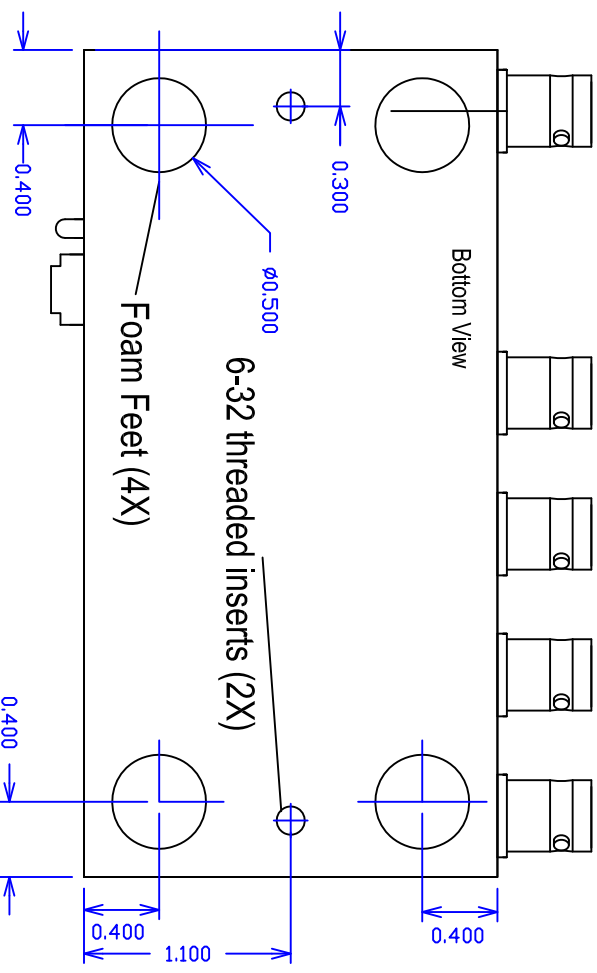

Video Accessory Corporation
11-1111-104 Video DA
Package Drawing

SIZE	DWG. NO.	REV.
A	11-1111-104-PACKAGE	B
SCALE	11/4/2004	SHEET
NA		Sheet 1 of 2

Video Accessory Corporation
 11-1111-104 Video DA
 Package Drawing

SIZE	DWG. NO.	REV.
A	11-1111-104-PACKAGE	B
SCALE	SHEET	
NA	11/4/2004	Sheet 2 of 2