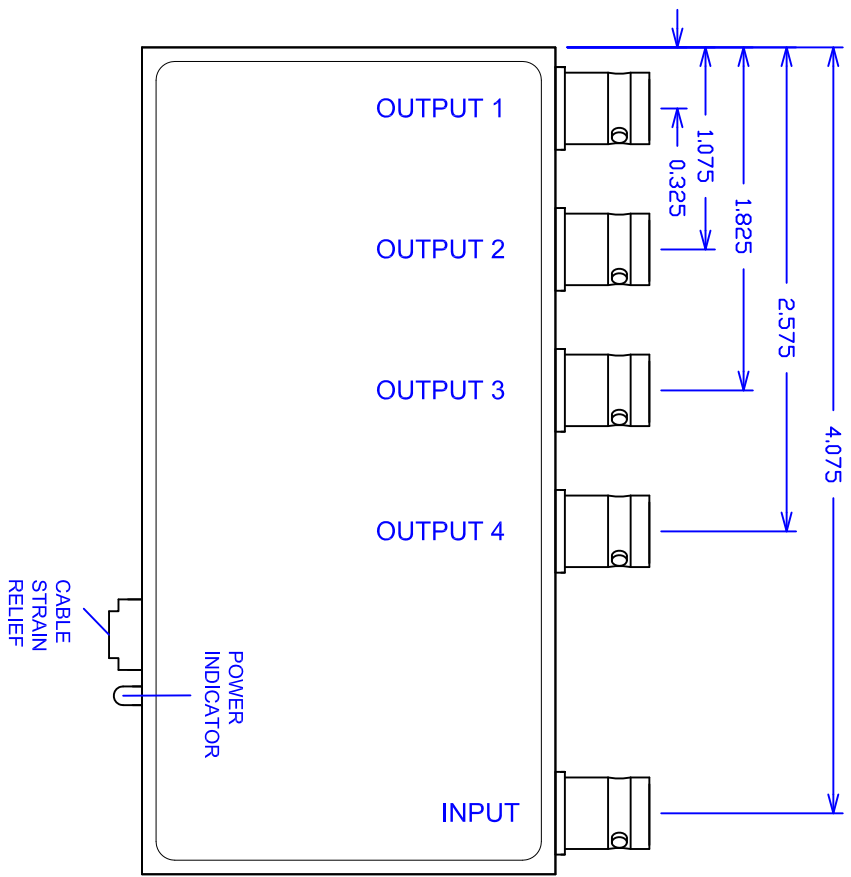

Video Accessory Corporation
11-1111-104 Video DA
Package Drawing

SIZE	DWG. NO.	REV.
A	11-1111-104-PACKAGE	B
SCALE	11/4/2004	SHEET
NA		Sheet 1 of 2

Video Accessory Corporation
 11-1111-104 Video DA
 Package Drawing

SIZE	DWG. NO.	REV.
A	11-1111-104-PACKAGE	B
SCALE	SHEET	
NA	11/4/2004	Sheet 2 of 2