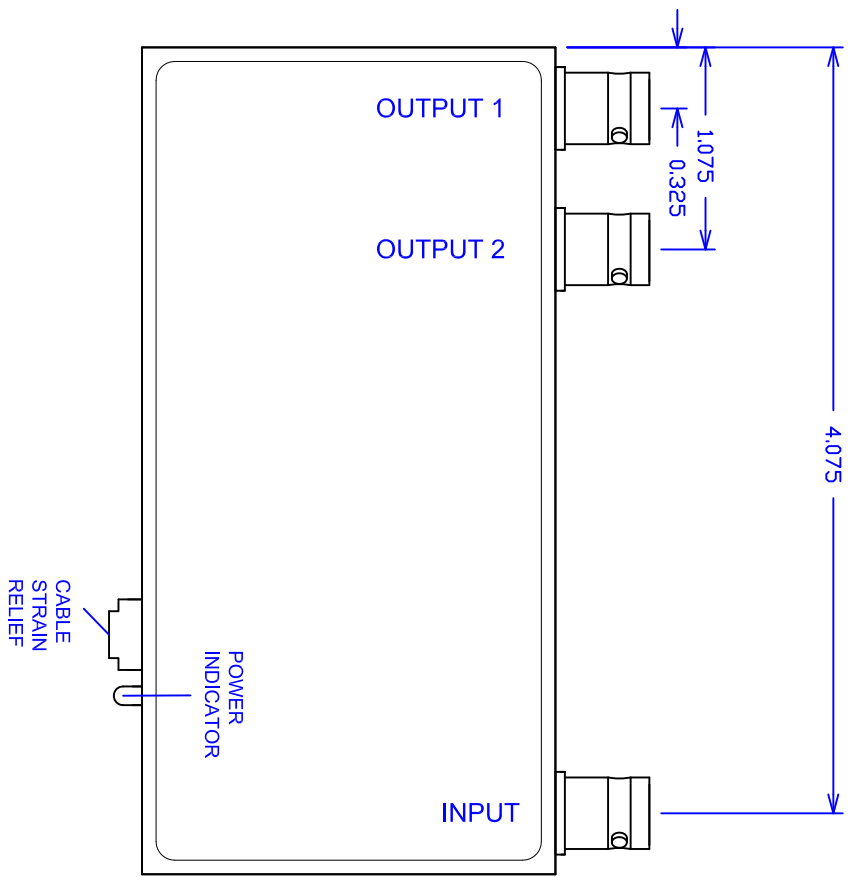

Video Accessory Corporation

11-1111-102 Video DA
 Package Drawing

SIZE	DWG. NO.	REV.
A	11-1111-102-PACKAGE	B
SCALE	11/4/2004	SHEET
NA	11/4/2004	Sheet 1 of 2

Video Accessory Corporation
 11-111-102 Video DA
 Package Drawing

SIZE	DWG. NO.	REV.
A	11-111-102-PACKAGE	B
SCALE	SHEET	
NA	11/4/2004	Sheet 2 of 2