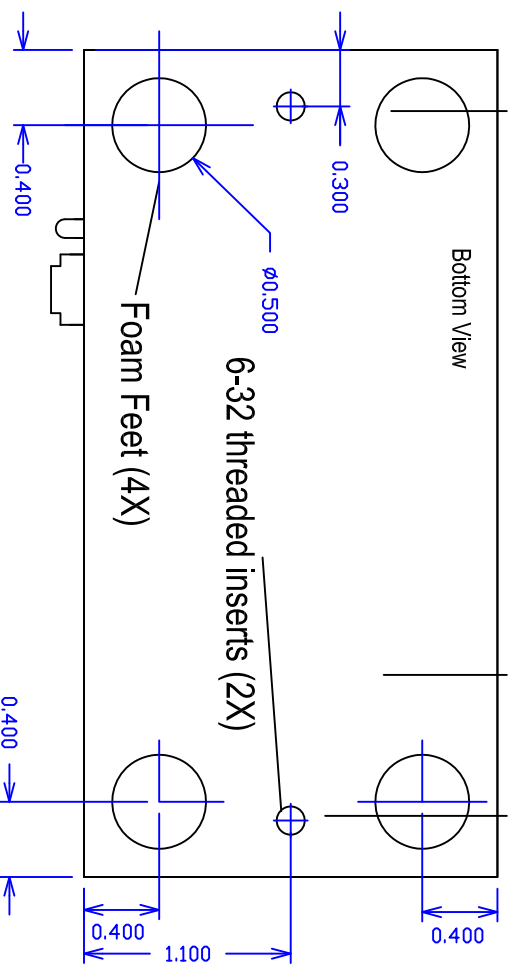

Video Accessory Corporation

11-1111-102 Video DA
 Package Drawing

SIZE	DWG. NO.	REV.
A	11-1111-102-PACKAGE	B
SCALE	11/4/2004	SHEET
NA	11/4/2004	Sheet 1 of 2

Video Accessory Corporation
 11-111-102 Video DA
 Package Drawing

SIZE	DWG. NO.	REV.
A	11-111-102-PACKAGE	B
SCALE	SHEET	
NA	11/4/2004	Sheet 2 of 2